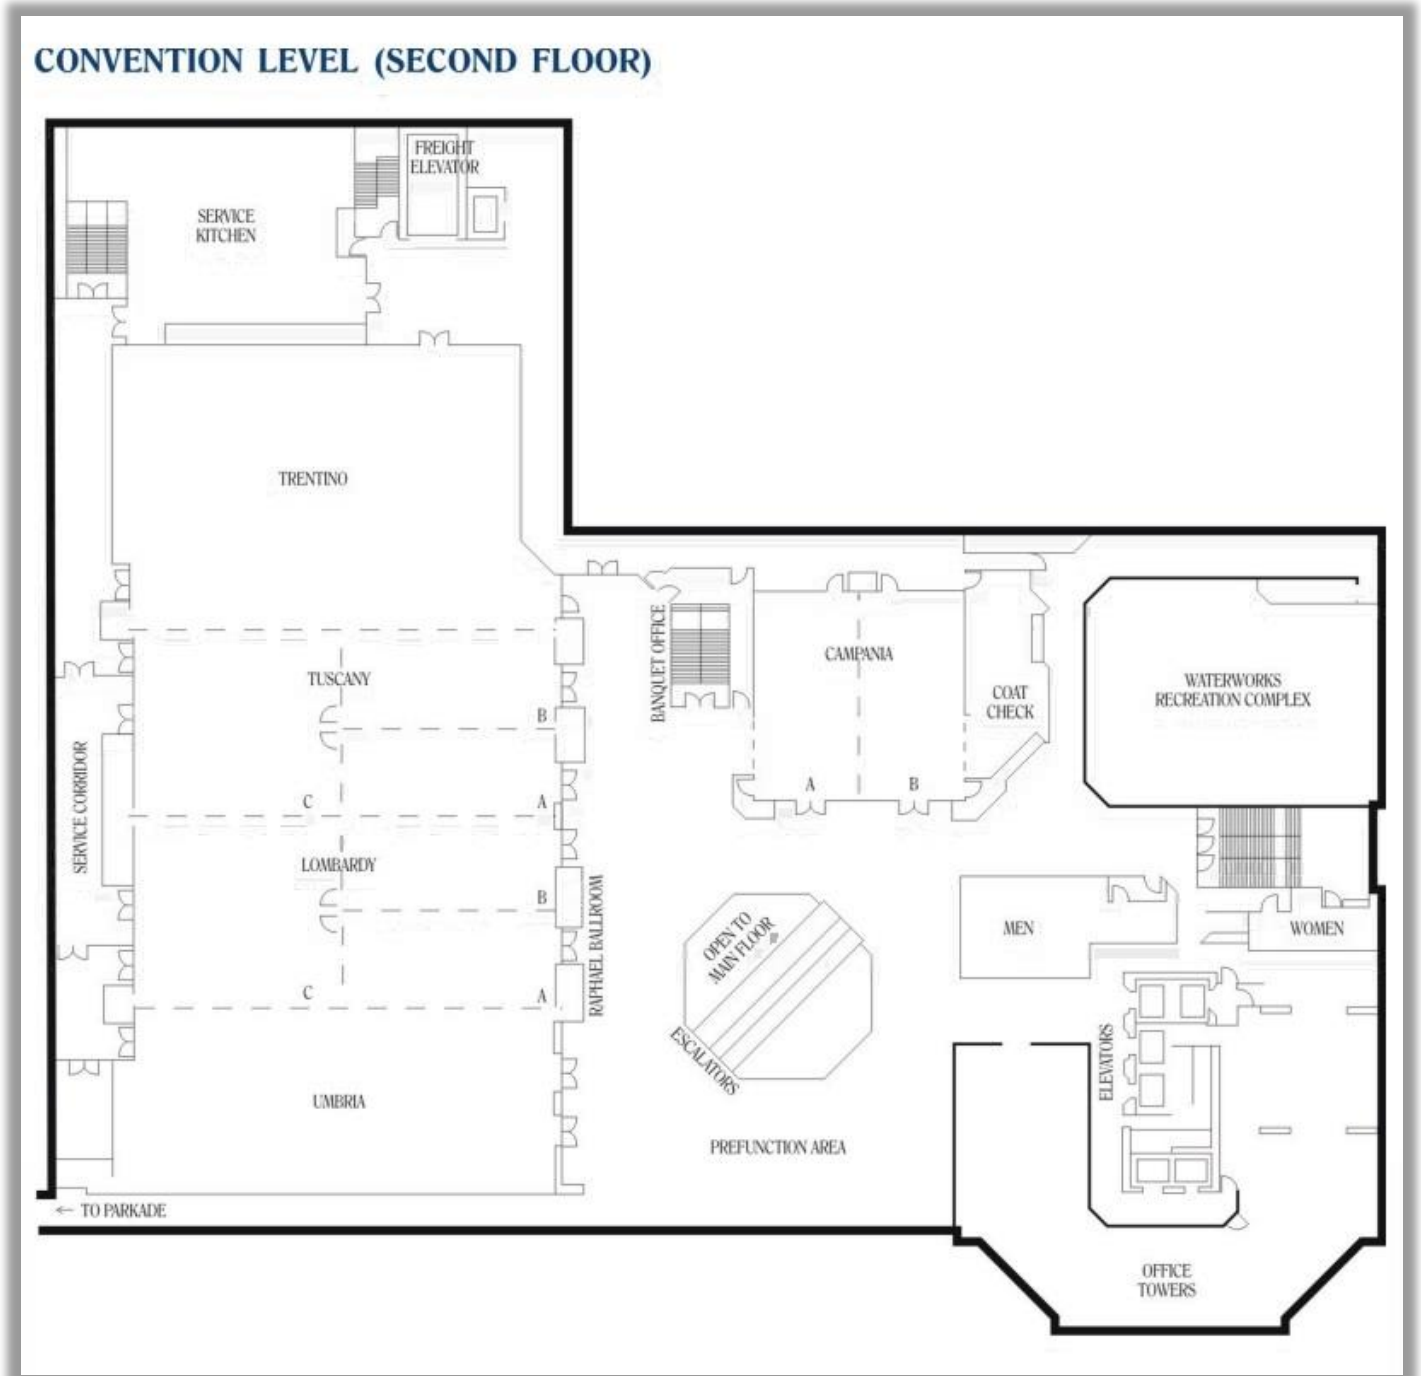

Technical Session Rooms

Booth

Tradeshow Exhibitor