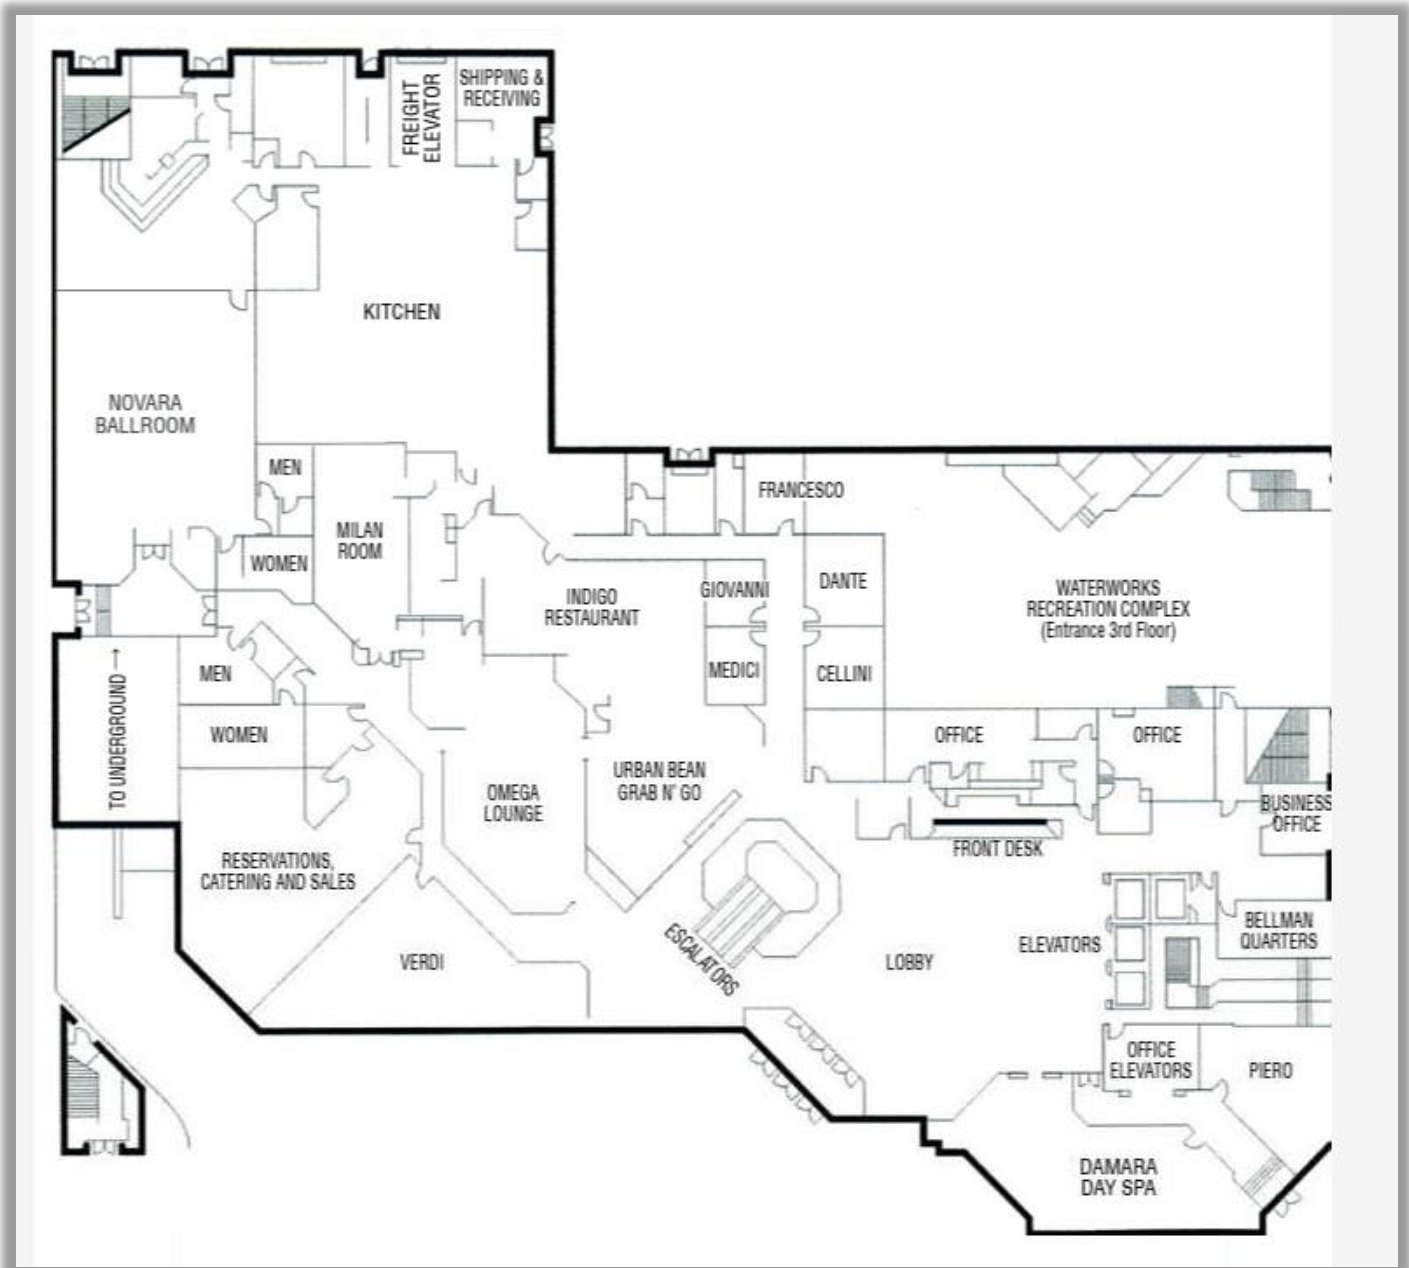

SHCA Infrastructure Summit & Trade Show

Conference Map

All group events except Breakout Sessions and the After-Hours Business Networking Mixer take place in the General Sessions Room

Delta Main Floor